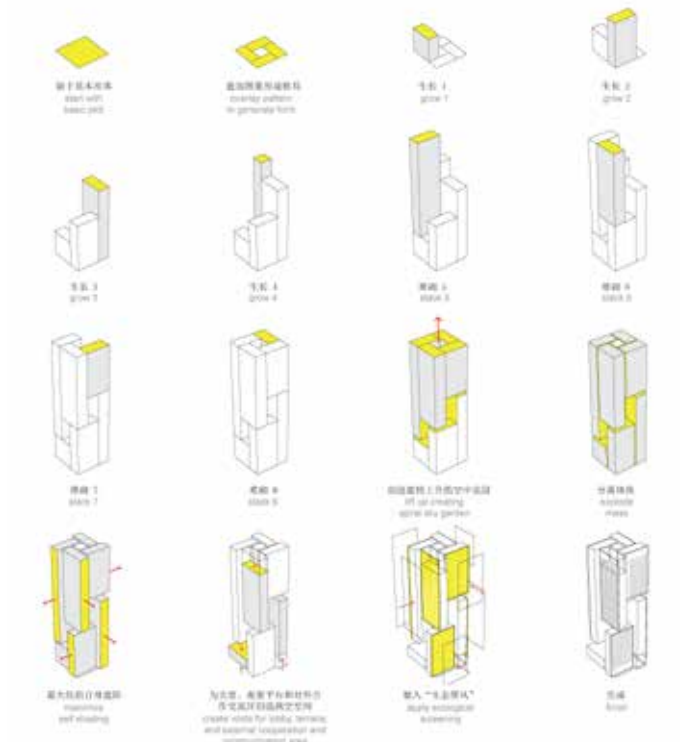

Joshua Parker

MArch I, Syracuse University
B.S. Electrical Engineering, University of Washington
CAD/CAM Certification, IAAC

Senior Architectural Designer, Aedas, Beijing
Computational Design Consultant / Founder, SML, Beijing

joshua.parker@smlarc.com
www.smlarc.com
134.6631.9313